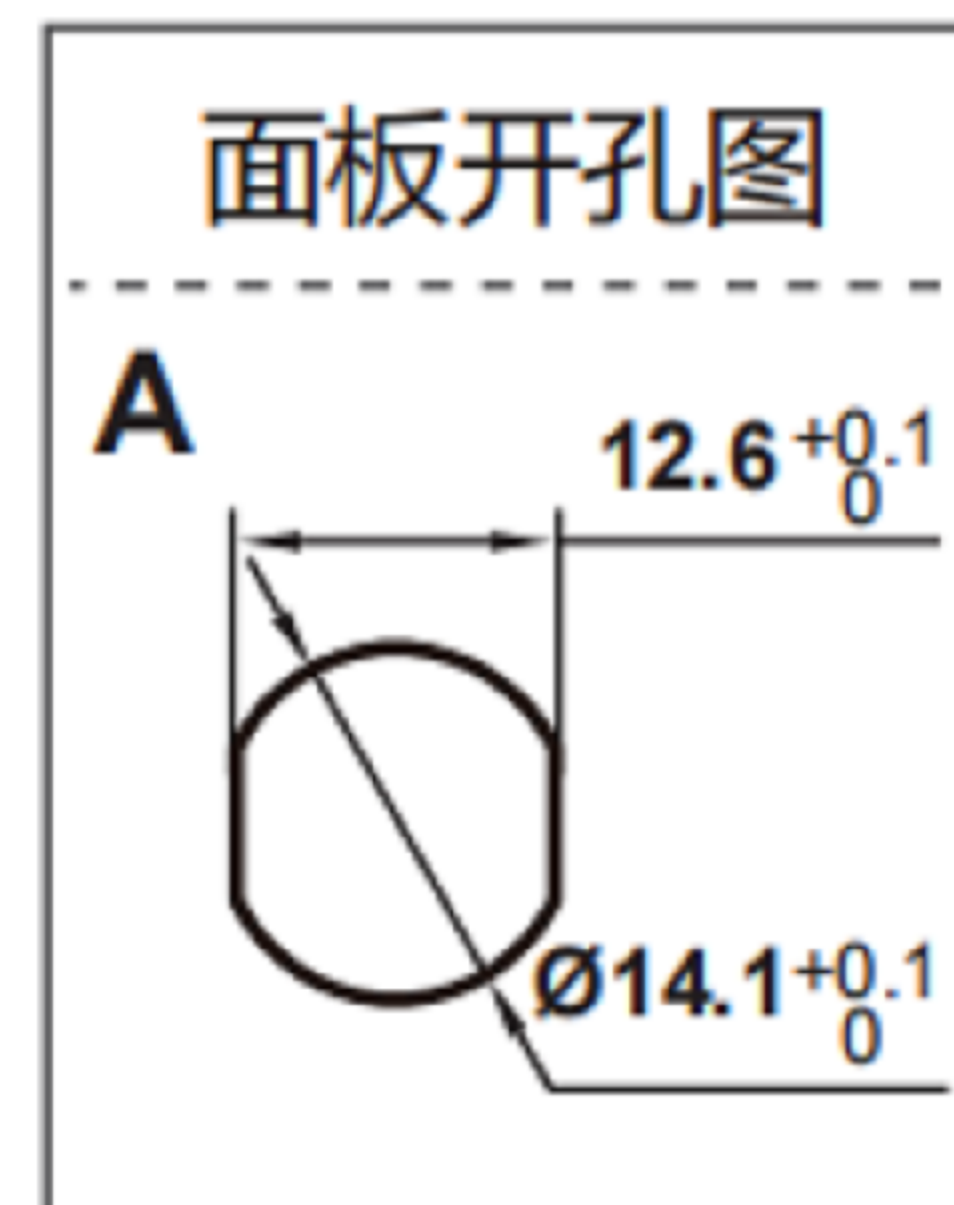

Z3插座

固定式插座，机箱外固定

产品主要性能指标

锁紧方式	推拉自锁式
工作温度	-50°C~+120°C
最大潮湿	在60°C时最高达到95%
屏蔽性能	75dB(10MHz) 40dB(1GHz)
抗振动性能	15g[10Hz~2000Hz]
盐雾试验	96hr
抗冲击性能	100g,6ms
机械寿命	1000次
防护等级	IP50~64

东莞市高迪电子有限公司
DONG GUAN GAO DI ELECTRONICS CO., LTD

TOLERANCE UNLESS OTHERWISE STATED: Up to 5 ±0.2, Above 5 ~ 15 ±0.3, Above 15 ~ 30 ±0.4, Above 30 ~ 50 ±0.5, Angle ±0.3°

3RD. ANGEL'S

UNITS MM

DRAWN BY:	DATE	MAT'L	TITLE	CONNECTOR
Jack Lu	12/13/19		MODLE	Z3插座
CHECKED BY:	DATE	FINISH	DWG NO.	SIZE
Jacky Chen	12/13/19		PART NO.	A4
APPROVED BY:	DATE	SCALE	1:1	VER
Tony Kao	12/13/19	SHEET NO.	1 of 1	R1